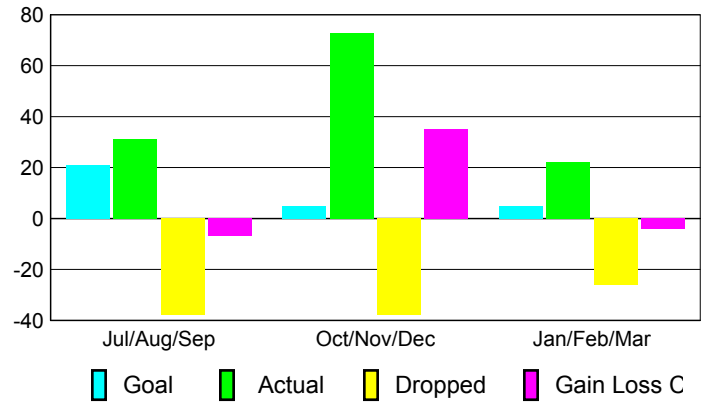

Membership Results 2008-2009

Goal, New, Dropped, Gain/Loss