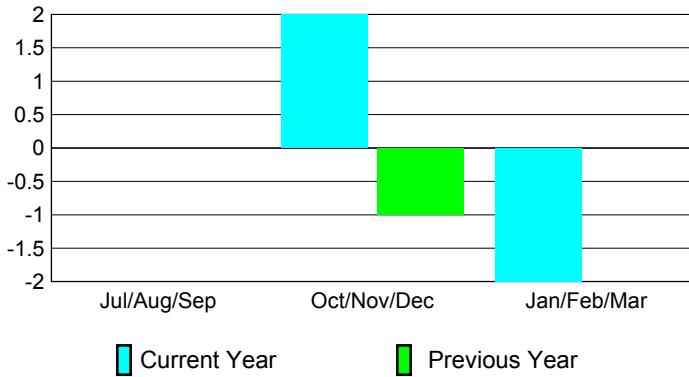

Comparison of Club Gain/Loss

Current Year Compared to the Previous Year