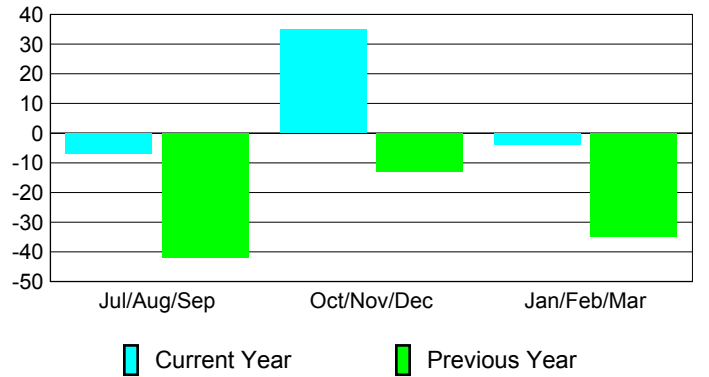

Comparison of Membership Gain/Loss

Current Year Compared to the Previous Year