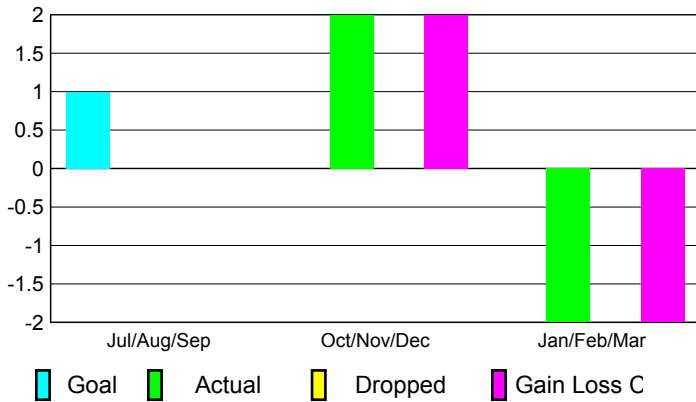

2008-2009 GMT Quarterly Report for District (or Undistricted) **District 40 S**

GMT: **Kenneth C Schwols**

Location: **NEW MEXICO**

GMT CA: **1 & 2**

CLUBS

Club Results 2008-2009

Clubs 2007-2008

Month	New Club Goal	Actual New Clubs	Actual Dropped Clubs	Gain/Loss of Clubs	Gain/Loss of Clubs
Jul/Aug/Sep	1	0	0	0	0
Oct/Nov/Dec	0	2	0	2	-1
Jan/Feb/Mar	0	-2	0	-2	0
Totals	1	0	0	0	-1

Club Results 2008-2009

Goal, New, Dropped, Gain/Loss